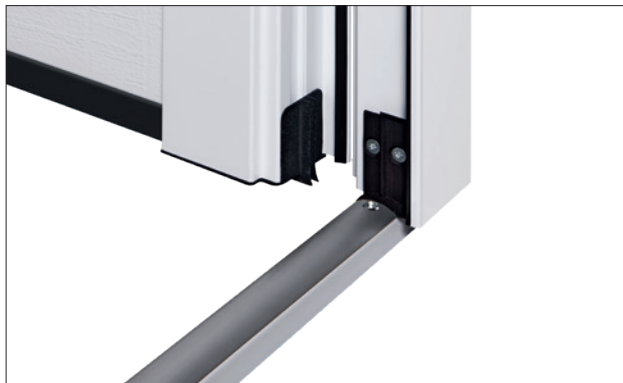

Sealed all round

Durable rubber seals are used on all side of the door to prevent drafts and water coming in when it rains. Includes a sturdy rubber seal at bottom of door and aluminium threshold.