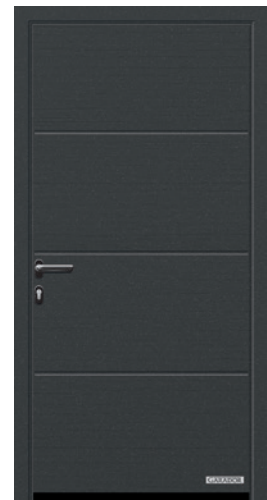

Grey Aluminium (RAL 9007)

Titan Metallic (CH 703)

Anthracite Grey (RAL 7016)

Terra Brown (RAL 8028)

Jet Black (RAL 9005)

GARADOR

The Garage Door People

Bunford Lane, Yeovil, Somerset, BA20 2EJ
Tel: (01935) 443722 Fax: (01935) 443744