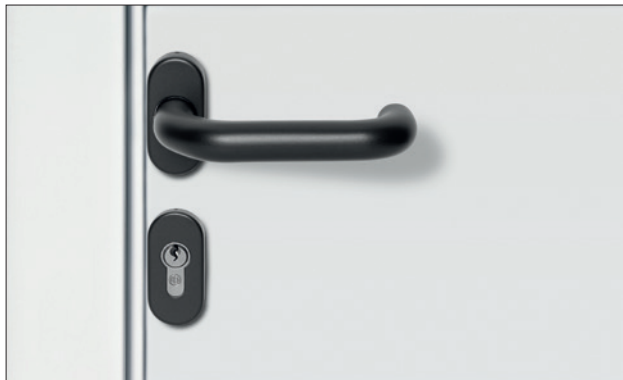

Lever handle

Supplied with a classic black plastic lever/ lever handle as standard for an attractive modern appearance and ease of use.

Linear Medium Designs

Our Autodor garage side doors are the perfect complement to the Linear Medium garage doors. Choose from a selection of RAL colour finishes, with a Woograin or Planar surface texture.