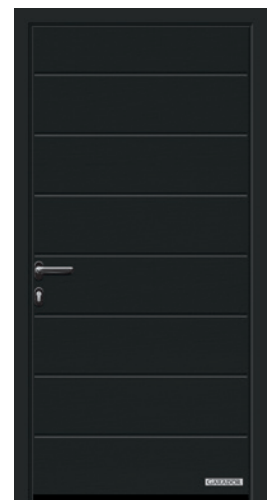

Titan Metallic (CH 703)