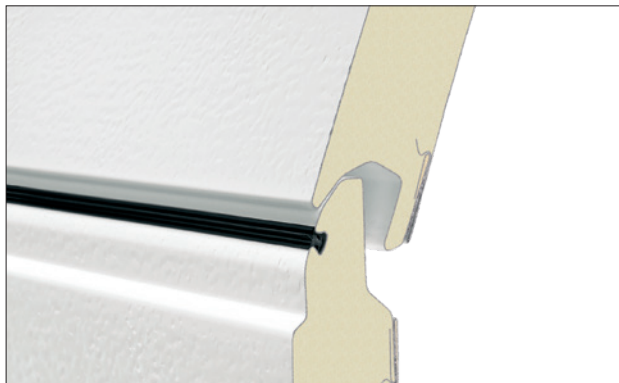

A good seal all round

Weather resistant seals on all four sides of the door, along with intermediate seals between every section joint, helps to create a tight seal and prevent drafts.